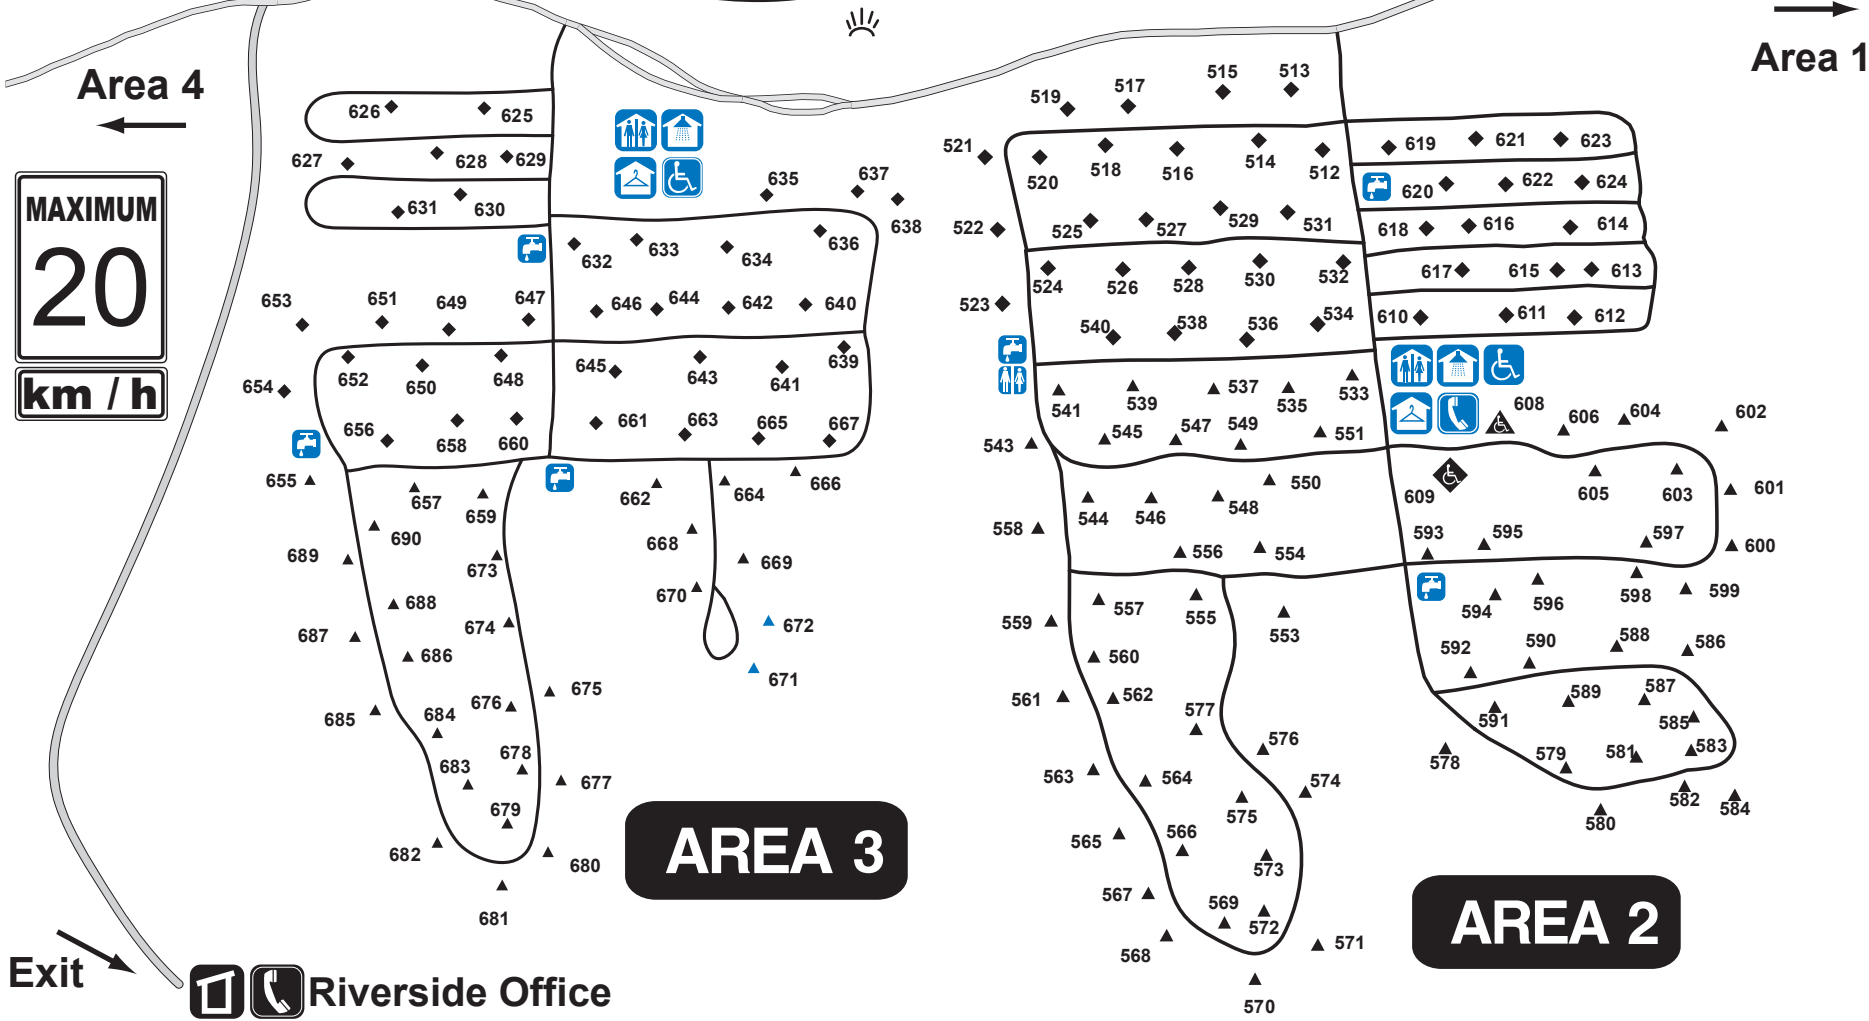

▲ Campsite	🏠 Campground Office	🚻 Washroom	🚰 Drinking Water	🧺 Laundry
◆ Electric Campsite	♿ Accessible Facility	🚽 Vault Toilet	🚿 Showers	☎ Park Phone
▲ Premium Campsite				

Riverside Campground - Areas 2 & 3 Sites 512 - 690